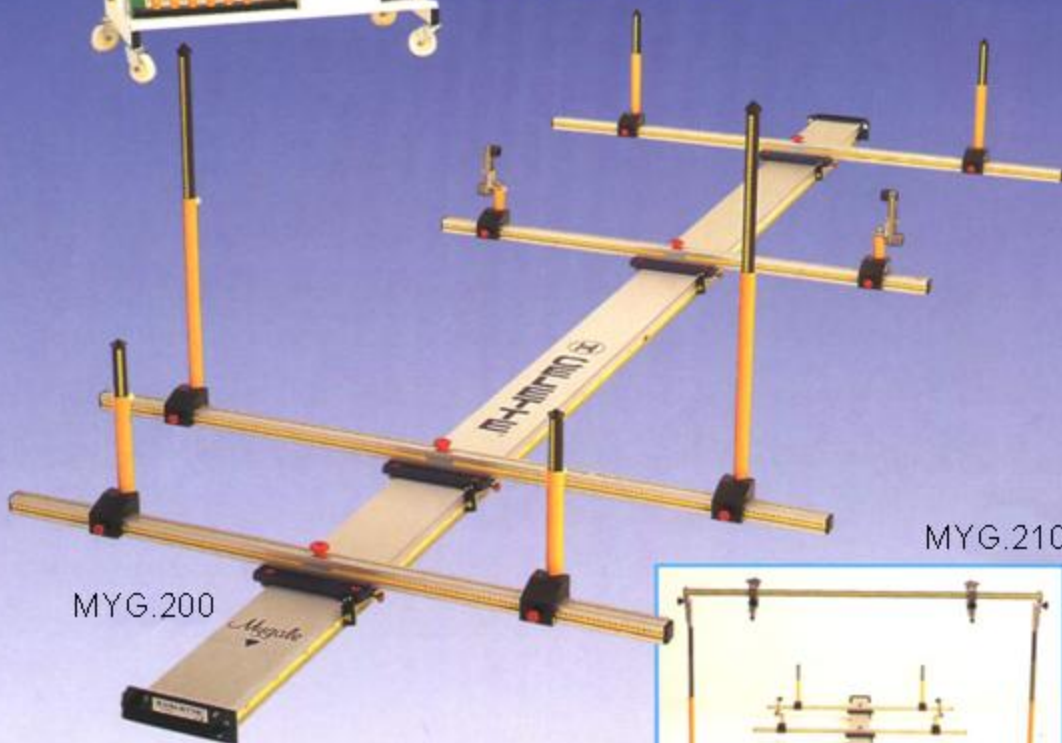

# MYGALE

MYG.200

MYG.210

**MYG.200:**

Mygale measuring device. Fits on all Celette benches.

**MYG.210:**

Complementary Mac Pherson checking unit, without dismantling the upper shock absorber fixings.